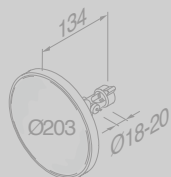

911095 is te combineren met:
911095 can be combined with:

**Scheerspiegelunit met buisklem 3x
vergroten $\varnothing$ 190mm (Chrome)**
**Shaving mirror unit with tube clamp
3x magnification $\varnothing$ 190 mm (Chrome)**
911095

Nemox p. 73
916507-02-45 / -60

Nelio p. 80
916807-02-45 / -60

Luna p. 145
915531-60

Hotel p. 158
91131-45 / -60