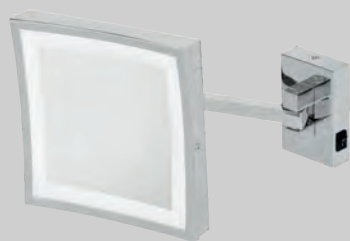

**Scheerspiegel 2-armig 5x vergroten
(Chrome)**
**Shaving mirror with 2 arms 5x
magnification (Chrome)**

911099